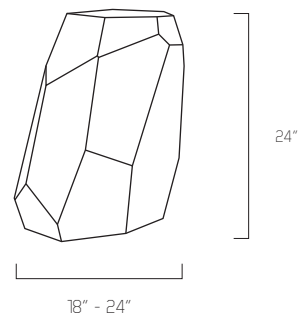

Little Gem Side Table

Cast-off cedar logs are given second life as a crystalline form. The natural beauty of reclaimed wood is harnessed in this side table and sculpture piece where nature informs design. Each piece is hand-shaped and faceted based on the different characteristics of the log used, and variations in wood grain. Top surface and finish further ensure that no two are alike. Left to weather outdoors, this piece will acquire a natural silver finish.

MATERIALS

Western red cedar for natural and carbon dyed finish and yellow cedar for white and salmon dyed.

FINISHES

Natural, carbon, white, salmon. Hand rubbed oil and beeswax polish.

OPTIONS

Solid wood top or top insert: 1/2" deep recess allowing various materials to sit flush to edges. Common insert options are stone, glass, plated metals and powder coated metals. Other customizations available on request.

DIMENSIONS

Approximately 18-24"w at base, 12-16"w at top x 24"h. Custom heights also available.

18" - 24"

24"

with insert

12" - 16"