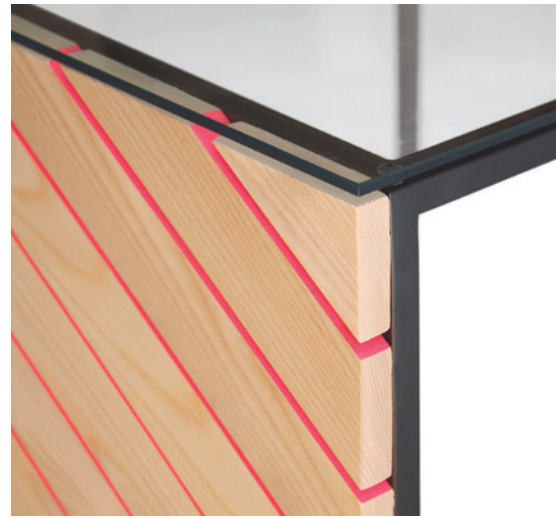

Good Side Coffee Table

With one "good side," this glass-top coffee table is minimalism that demands attention. Diagonal ash slats reveal light through the gaps in either bright pink or matte black finishes. The glass surface gives the slats presence from any angle, lending a custom designed feel to any space it occupies.

MATERIALS

FSC-certified ash slats, steel, 1/4" tempered glass

FINISHES

Matte black powder coating, low-VOC oil and beeswax.

OPTIONS

Glass: Ultra grey or clear

Wood: Natural with pink edges or carbon pigment dye.

DIMENSIONS

24"w x 24"l x 16"h