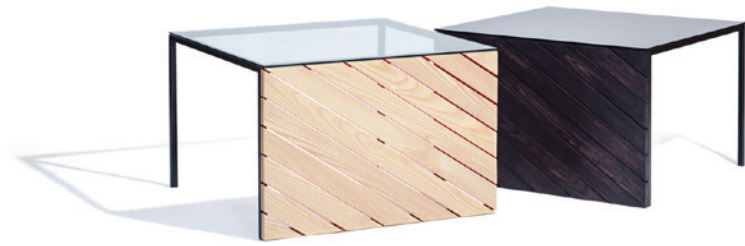

Good Side Coffee Table

With one "good side," this glass-top coffee table is minimalism that demands attention. Diagonal ash slats reveal light through the gaps in either bright pink or matte black finishes. The glass surface gives the slats presence from any angle, lending a custom designed feel to any space it occupies.

MATERIALS

FSC-certified ash slats, steel, 1/4" tempered glass

FINISHES

Matte black powder coating, low-VOC oil and beeswax.

OPTIONS

Glass: Ultra grey or clear

Wood: Natural with pink edges or carbon pigment dye.

DIMENSIONS

24"w x 24"l x 16"h